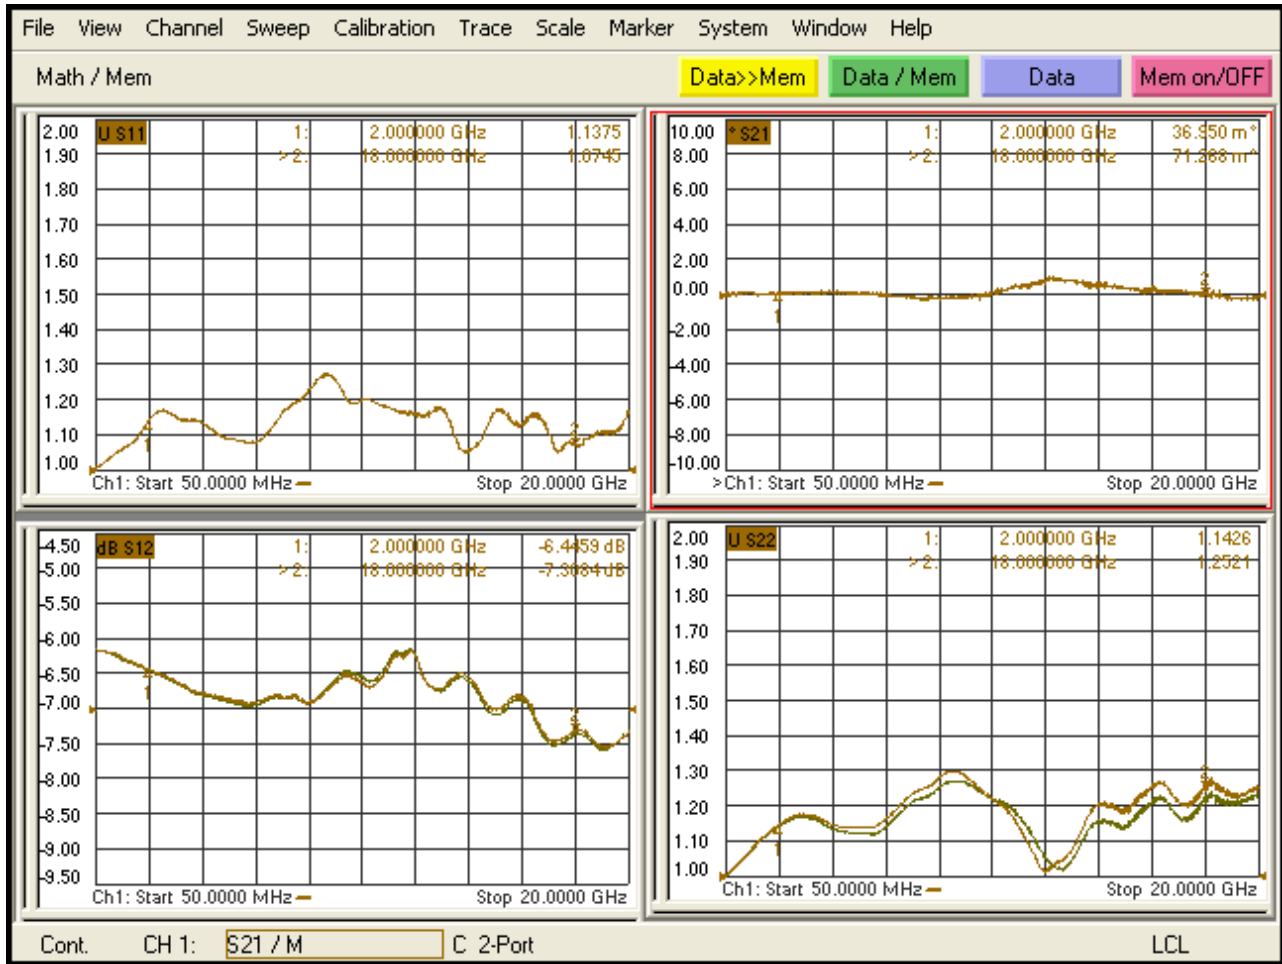

成都利德尔科技有限公司 ChengDu Leader Microwave Technology Co.,Ltd

电话: 028-65199117 传真: 028-65199116

<http://www.leadermicrowave.com> sales@leader-mw.com

TEL: +86-28-65199117 FAX: +86-28-65199116

Add: 中国 成都市成华区华翰路 89 号 610000

No.89,Huahan Road, chenghua Zone Chengdu, Sichuan China Zip Code:610000