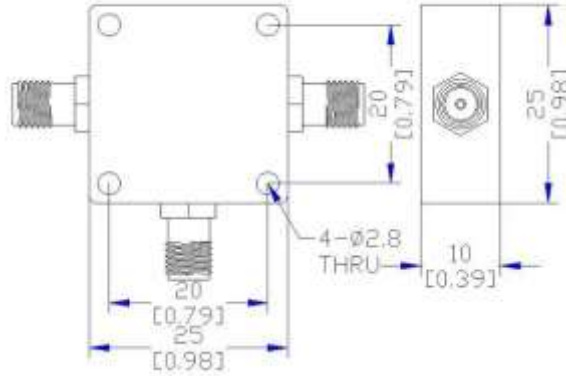

Product: Resistance power divider

Part Number: LPD-DC/10-2S

Specification					
No.	Parameter	Minimum	Typical	Maximum	Units
1	Frequency range	DC	-	10	GHz
2	Insertion Loss	-	-	6±1.5	dB
3	Phase Balance:	-	-		dB
4	Amplitude Balance	-	-	≤±0.7	dB
5	VSWR	-	-	1.4	-
6	Power			1	W cw
7	Operating Temperature Range	-40	-	+85	°C
8	Impedance	-	50	-	Ω
9	Connector	SMA-F			
10	Preferred finish	Yellow conductive oxidation/Green/Blue/Sliver			

Outline Drawing:

All Dimensions in mm

成都利德尔科技有限公司 ChengDu Leader Microwave Technology Co.,Ltd

电话: 028-65199117 传真: 028-65199116

<http://www.leadermicrowave.com> sales@leader-mw.com

TEL: +86-28-65199117 FAX: +86-28-65199116

Add: 中国 成都市成华区华翰路 89 号 610000

No.89,Huahan Road, chenghua Zone Chengdu, Sichuan China Zip Code:610000

Outline Tolerances $\pm 0.5(0.02)$
Mounting Holes Tolerances $\pm 0.2(0.008)$
All Connectors: SMA-Female