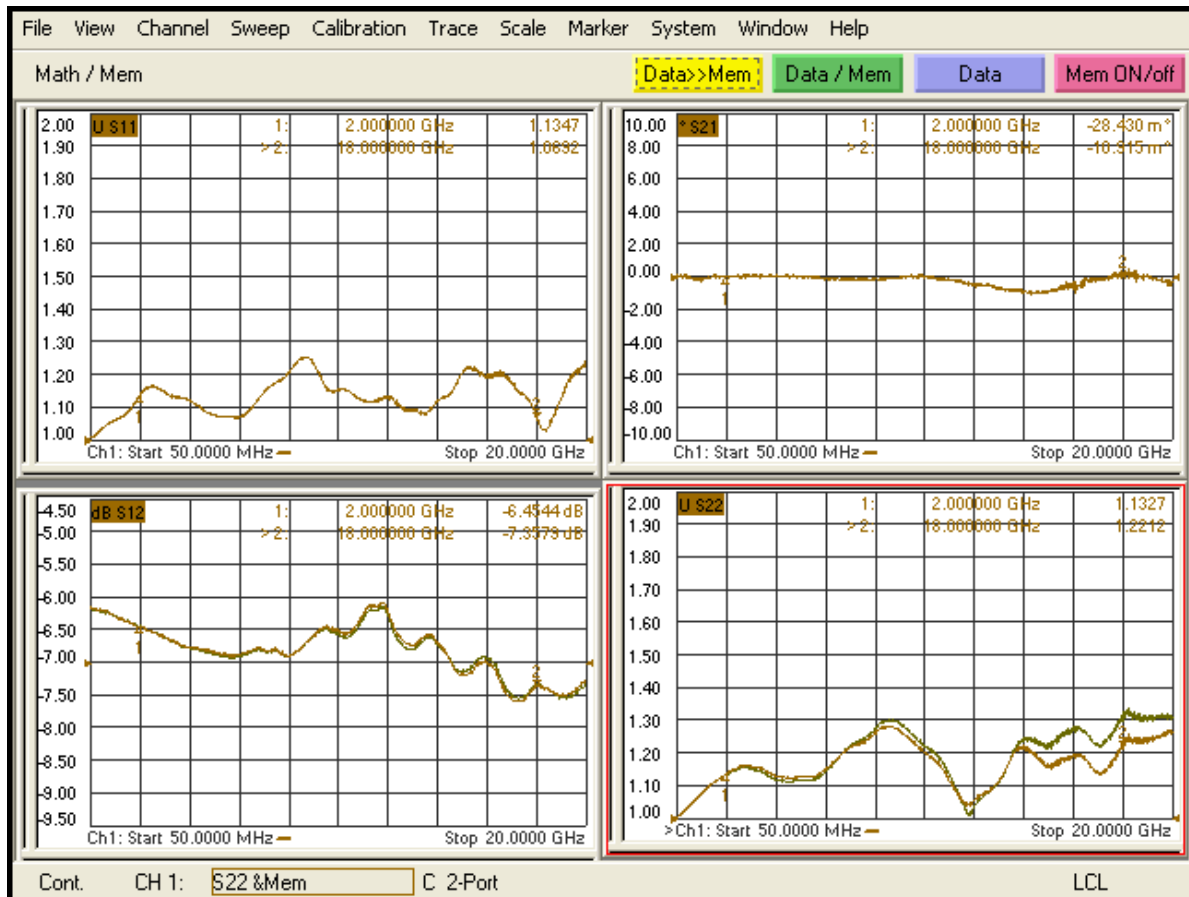

Test Plots

成都利德尔科技有限公司 ChengDu Leader Microwave Technology Co.,Ltd

电话: 028-65199117 传真: 028-65199116

<http://www.leadermicrowave.com> sales@leader-mw.com

TEL: +86-28-65199117 FAX: +86-28-65199116

Add: 中国 成都市成华区华翰路 89 号 610000

No.89,Huahan Road, chenghua Zone Chengdu, Sichuan China Zip Code:610000